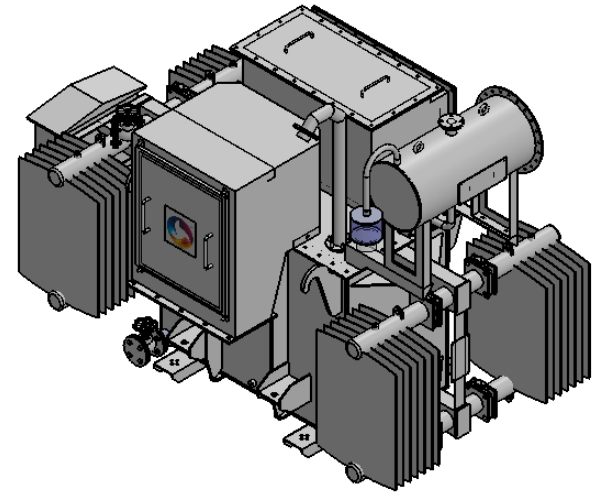

TOP VIEW

ELEVATION VIEW

1000 KVA OFFLOAD TRANSFORMER	
OVERALL DIMENSION	
LENGTH	2850 (9.35 FT)
WIDTH	1600 (5.24 FT)
HEIGHT	2050 (6.72 FT)

FRONT VIEW

R.H.SIDE VIEW