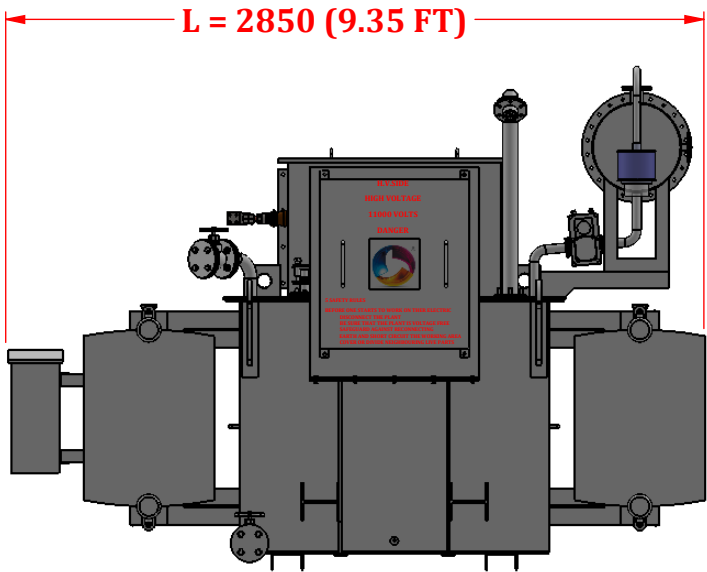

TOP VIEW

ELEVATION VIEW

1000 KVA OFFLOAD TRANSFORMER	
OVERALL DIMENSION	
LENGTH	2850 (9.35 FT)
WIDTH	1600 (5.24 FT)
HEIGHT	2050 (6.72 FT)

FRONT VIEW

R.H.SIDE VIEW