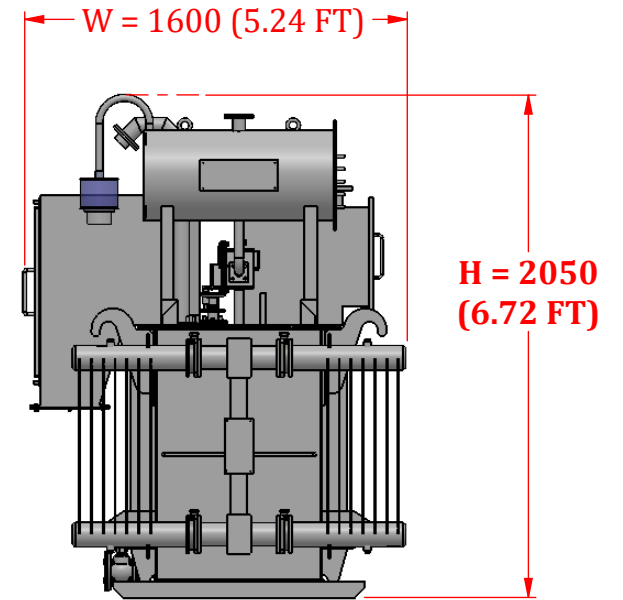

TOP VIEW

ELEVATION VIEW

1000 KVA OFFLOAD TRANSFORMER	
OVERALL DIMENSION	
LENGTH	2850 (9.35 FT)
WIDTH	1600 (5.24 FT)
HEIGHT	2050 (6.72 FT)

FRONT VIEW

R.H.SIDE VIEW