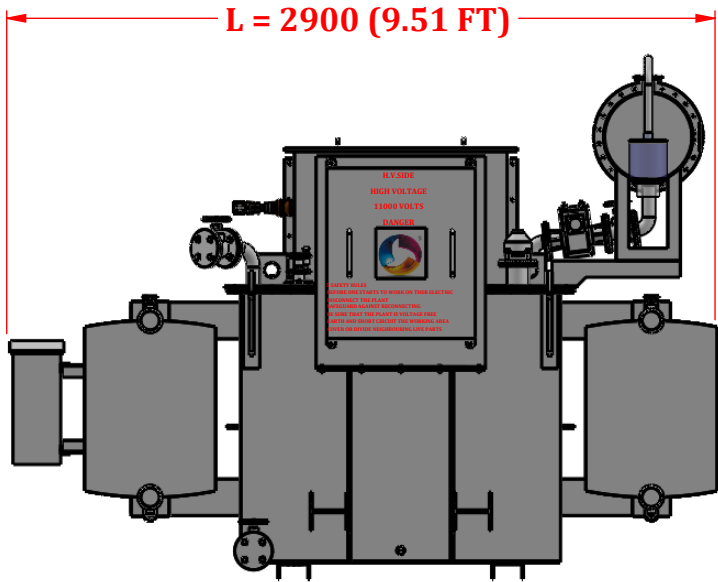

TOP VIEW

ELEVATION VIEW

1250 KVA OFFLOAD TRANSFORMER	
OVERALL DIMENSION	
LENGTH	2900 (9.51 FT)
WIDTH	1700 (5.57 FT)
HEIGHT	2150 (7.05 FT)

FRONT VIEW

R.H.SIDE VIEW