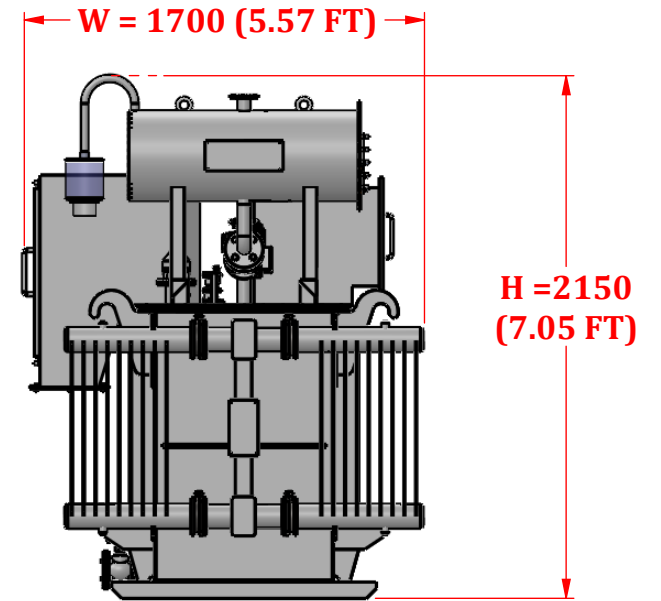

TOP VIEW

ELEVATION VIEW

1250 KVA OFFLOAD TRANSFORMER	
OVERALL DIMENSION	
LENGTH	2900 (9.51 FT)
WIDTH	1700 (5.57 FT)
HEIGHT	2150 (7.05 FT)

FRONT VIEW

R.H.SIDE VIEW