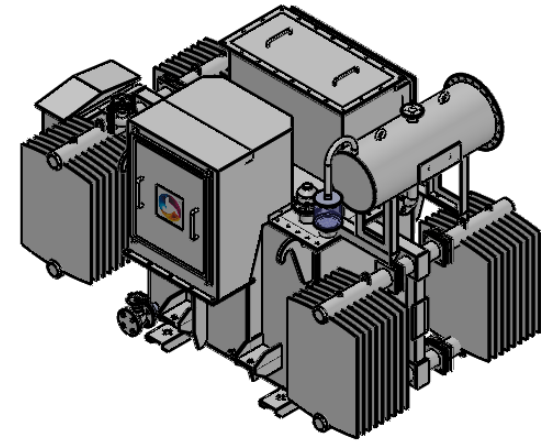

TOP VIEW

ELEVATION VIEW

1250 KVA OFFLOAD TRANSFORMER	
OVERALL DIMENSION	
LENGTH	2900 (9.51 FT)
WIDTH	1700 (5.57 FT)
HEIGHT	2150 (7.05 FT)

FRONT VIEW

R.H.SIDE VIEW