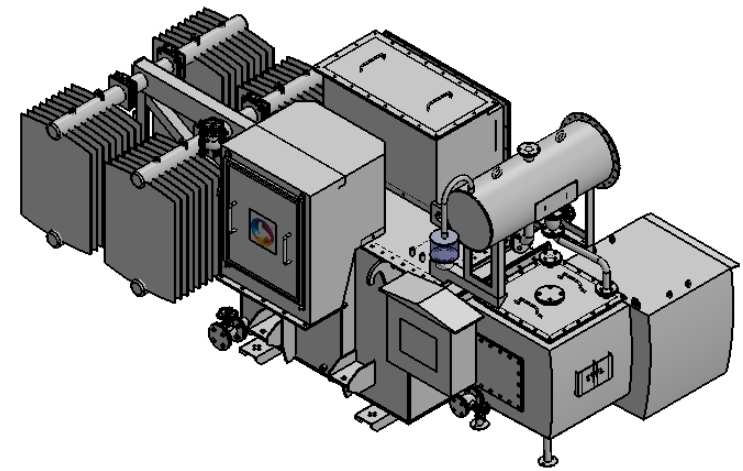

TOP VIEW

ELEVATION VIEW

1250 KVA ONLOAD TRANSFORMER	
OVERALL DIMENSION	
LENGTH	3850 (12.63 FT)
WIDTH	1950 (6.39 FT)
HEIGHT	2100 (6.88 FT)

FRONT VIEW

R.H.SIDE VIEW