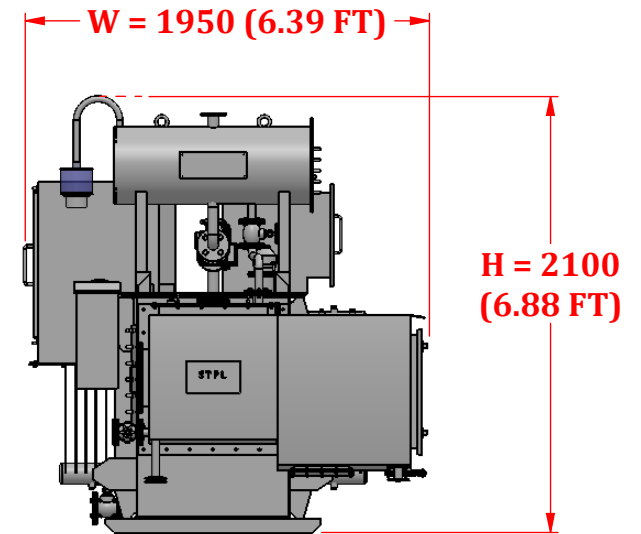

TOP VIEW

ELEVATION VIEW

1250 KVA ONLOAD TRANSFORMER	
OVERALL DIMENSION	
LENGTH	3850 (12.63 FT)
WIDTH	1950 (6.39 FT)
HEIGHT	2100 (6.88 FT)

FRONT VIEW

R.H.SIDE VIEW