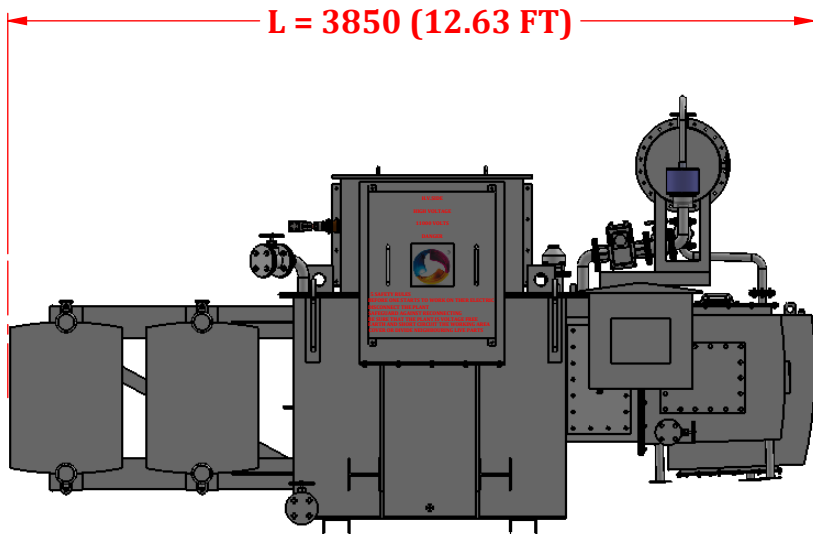

TOP VIEW

ELEVATION VIEW

1250 KVA ONLOAD TRANSFORMER	
OVERALL DIMENSION	
LENGTH	3850 (12.63 FT)
WIDTH	1950 (6.39 FT)
HEIGHT	2100 (6.88 FT)

FRONT VIEW

R.H.SIDE VIEW