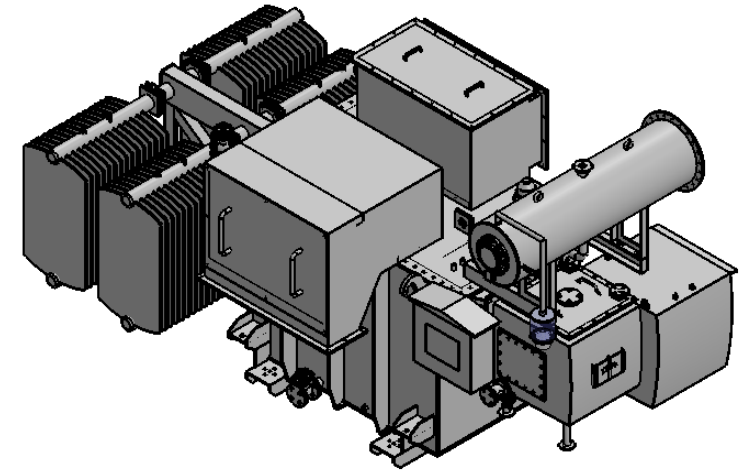

TOP VIEW

ELEVATION VIEW

2500 KVA ONLOAD TRANSFORMER	
OVERALL DIMENSION	
LENGTH	4150 (13.61 FT)
WIDTH	2350 (7.70 FT)
HEIGHT	2400 (7.87 FT)

FRONT VIEW

R.H.SIDE VIEW