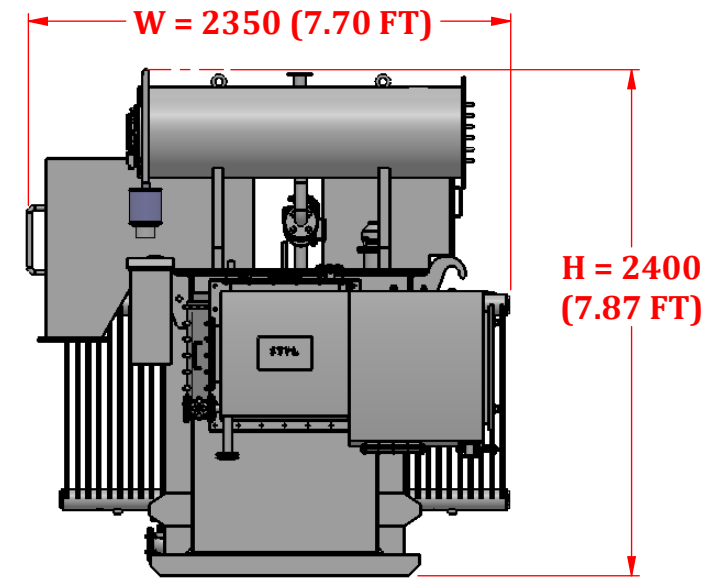

TOP VIEW

ELEVATION VIEW

2500 KVA ONLOAD TRANSFORMER	
OVERALL DIMENSION	
LENGTH	4150 (13.61 FT)
WIDTH	2350 (7.70 FT)
HEIGHT	2400 (7.87 FT)

FRONT VIEW

R.H.SIDE VIEW