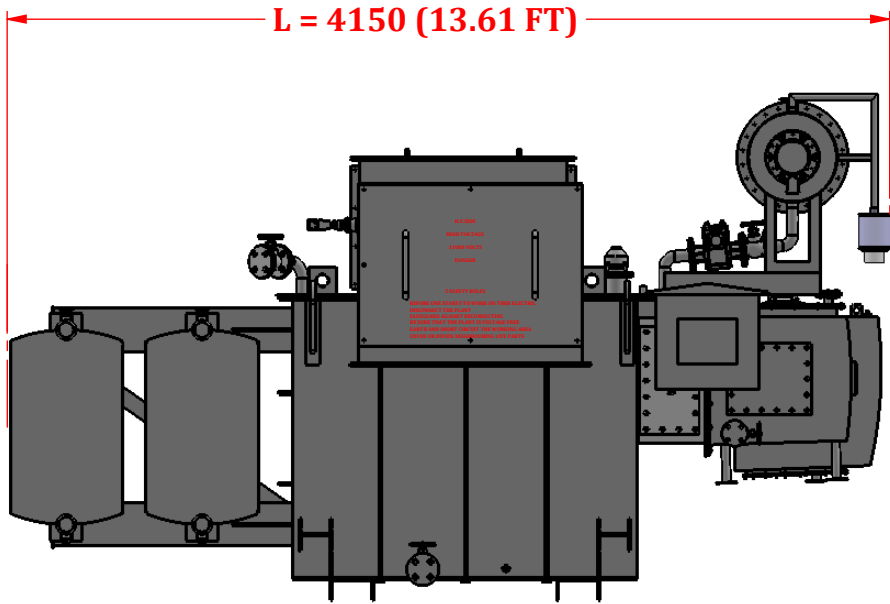

TOP VIEW

ELEVATION VIEW

2500 KVA ONLOAD TRANSFORMER	
OVERALL DIMENSION	
LENGTH	4150 (13.61 FT)
WIDTH	2350 (7.70 FT)
HEIGHT	2400 (7.87 FT)

FRONT VIEW

R.H.SIDE VIEW