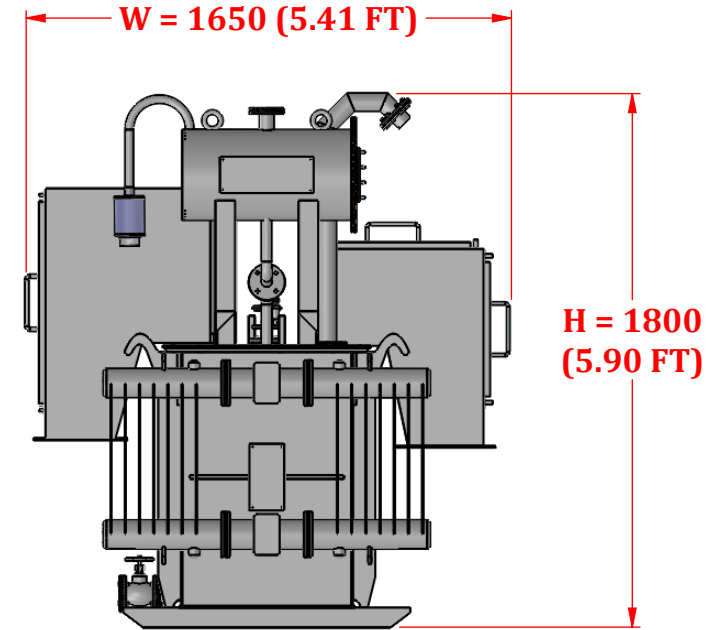

TOP VIEW

ELEVATION VIEW

315 KVA OFFLOAD TRANSFORMER	
OVERALL DIMENSION	
LENGTH	2050 (6.72 FT)
WIDTH	1650 (5.41 FT)
HEIGHT	1800 (5.90 FT)

FRONT VIEW

R.H. SIDE VIEW