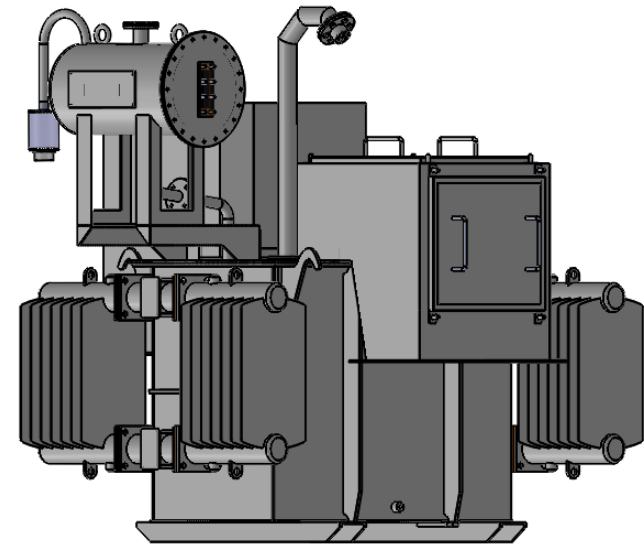

TOP VIEW

ELEVATION VIEW

315 KVA OFFLOAD TRANSFORMER	
OVERALL DIMENSION	
LENGTH	2050 (6.72 FT)
WIDTH	1650 (5.41 FT)
HEIGHT	1800 (5.90 FT)

FRONT VIEW

R.H. SIDE VIEW