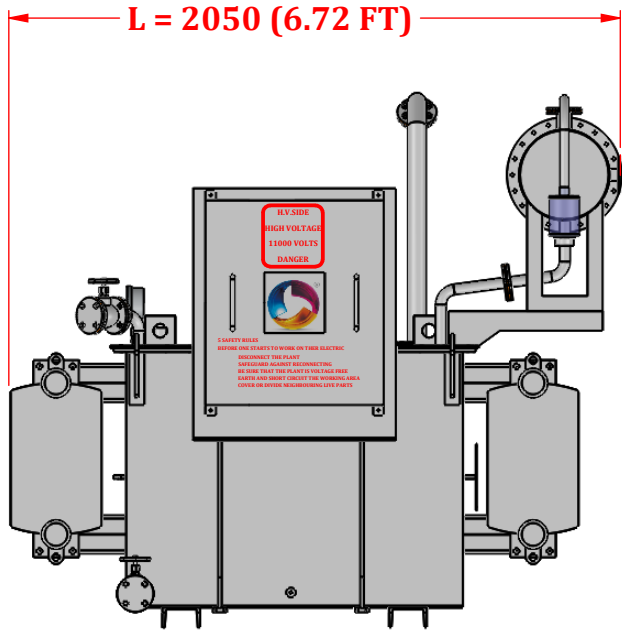

TOP VIEW

ELEVATION VIEW

315 KVA OFFLOAD TRANSFORMER	
OVERALL DIMENSION	
LENGTH	2050 (6.72 FT)
WIDTH	1650 (5.41 FT)
HEIGHT	1800 (5.90 FT)

FRONT VIEW

R.H. SIDE VIEW