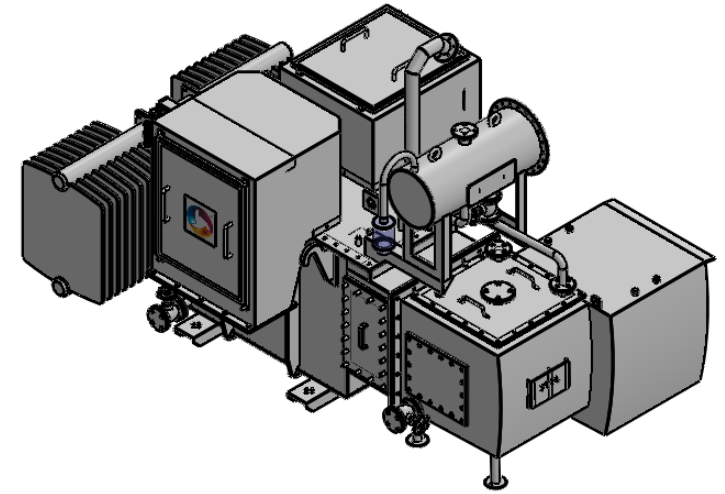

TOP VIEW

ELEVATION VIEW

500 KVA ONLOAD TRANSFORMER	
OVERALL DIMENSION	
LENGTH	2950 (9.67 FT)
WIDTH	1850 (6.06 FT)
HEIGHT	1800 (5.90 FT)

FRONT VIEW

R.H.SIDE VIEW