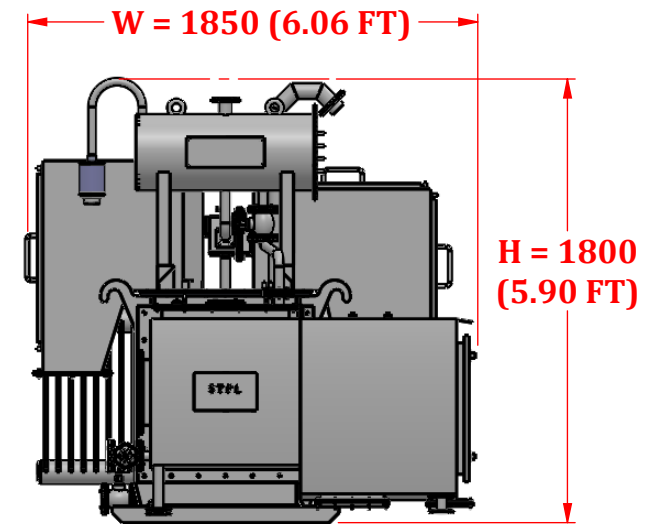

TOP VIEW

ELEVATION VIEW

500 KVA ONLOAD TRANSFORMER	
OVERALL DIMENSION	
LENGTH	2950 (9.67 FT)
WIDTH	1850 (6.06 FT)
HEIGHT	1800 (5.90 FT)

FRONT VIEW

R.H.SIDE VIEW