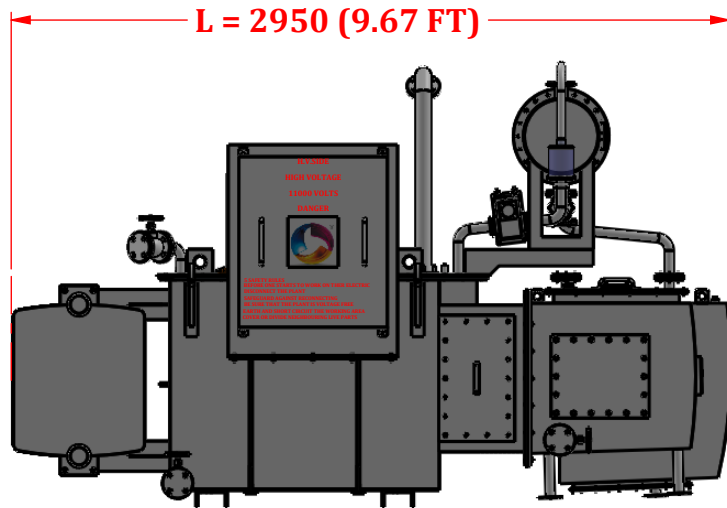

TOP VIEW

ELEVATION VIEW

500 KVA ONLOAD TRANSFORMER	
OVERALL DIMENSION	
LENGTH	2950 (9.67 FT)
WIDTH	1850 (6.06 FT)
HEIGHT	1800 (5.90 FT)

FRONT VIEW

R.H.SIDE VIEW