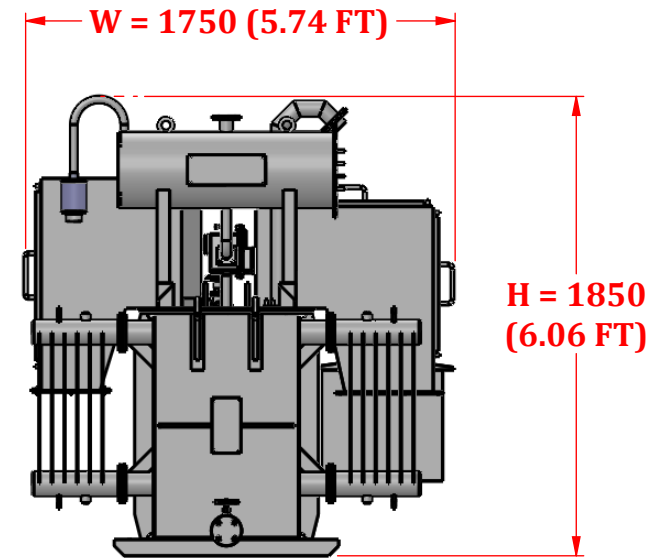

TOP VIEW

ELEVATION VIEW

630 KVA OFFLOAD TRANSFORMER	
OVERALL DIMENSION	
LENGTH	2250 (7.38 FT)
WIDTH	1750 (5.74 FT)
HEIGHT	1850 (6.06 FT)

FRONT VIEW

R.H.SIDE VIEW