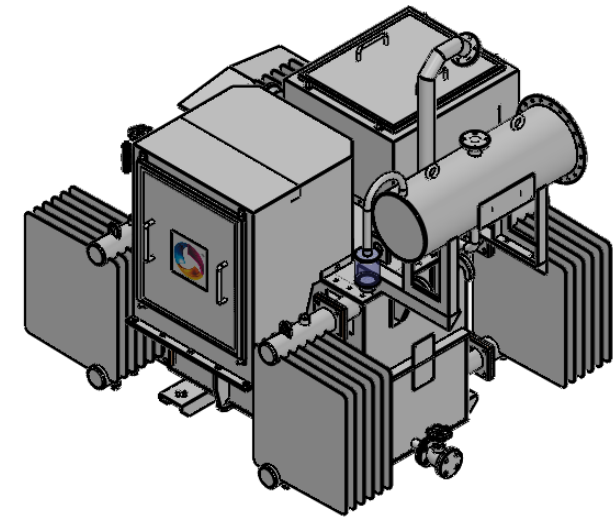

TOP VIEW

ELEVATION VIEW

630 KVA OFFLOAD TRANSFORMER	
OVERALL DIMENSION	
LENGTH	2250 (7.38 FT)
WIDTH	1750 (5.74 FT)
HEIGHT	1850 (6.06 FT)

FRONT VIEW

R.H.SIDE VIEW