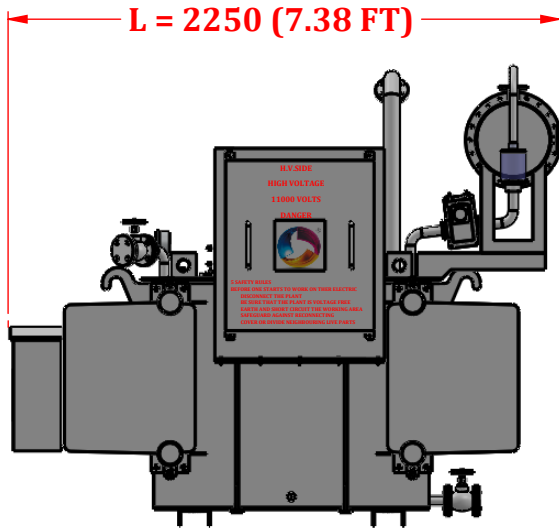

TOP VIEW

ELEVATION VIEW

630 KVA OFFLOAD TRANSFORMER	
OVERALL DIMENSION	
LENGTH	2250 (7.38 FT)
WIDTH	1750 (5.74 FT)
HEIGHT	1850 (6.06 FT)

FRONT VIEW

R.H.SIDE VIEW