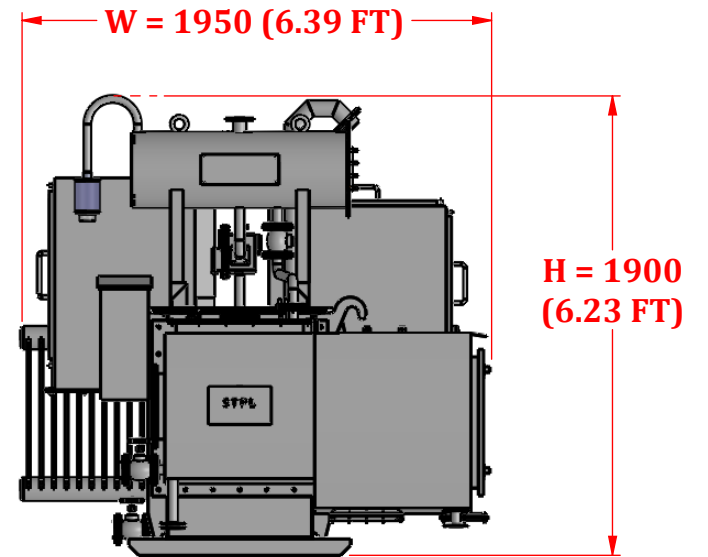

TOP VIEW

ELEVATION VIEW

630 KVA ONLOAD TRANSFORMER	
OVERALL DIMENSION	
LENGTH	2950 (9.67 FT)
WIDTH	1950 (6.39 FT)
HEIGHT	1900 (6.23 FT)

FRONT VIEW

R.H. SIDE VIEW