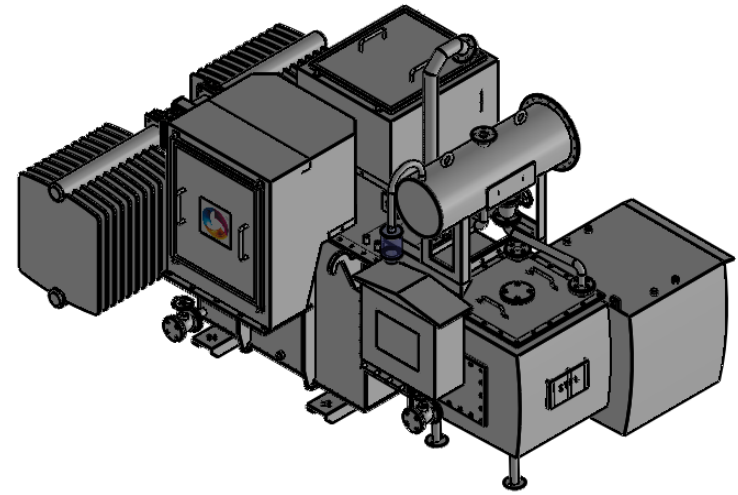

TOP VIEW

ELEVATION VIEW

630 KVA ONLOAD TRANSFORMER	
OVERALL DIMENSION	
LENGTH	2950 (9.67 FT)
WIDTH	1950 (6.39 FT)
HEIGHT	1900 (6.23 FT)

FRONT VIEW

R.H. SIDE VIEW