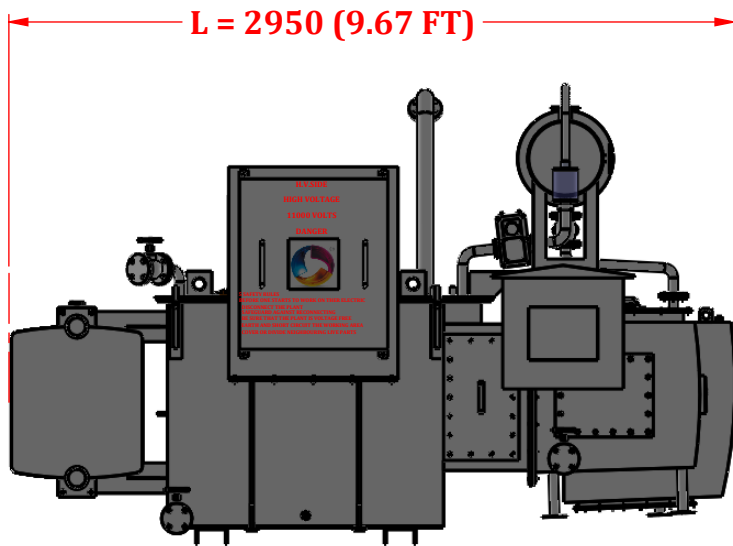

TOP VIEW

ELEVATION VIEW

630 KVA ONLOAD TRANSFORMER	
OVERALL DIMENSION	
LENGTH	2950 (9.67 FT)
WIDTH	1950 (6.39 FT)
HEIGHT	1900 (6.23 FT)

FRONT VIEW

R.H. SIDE VIEW