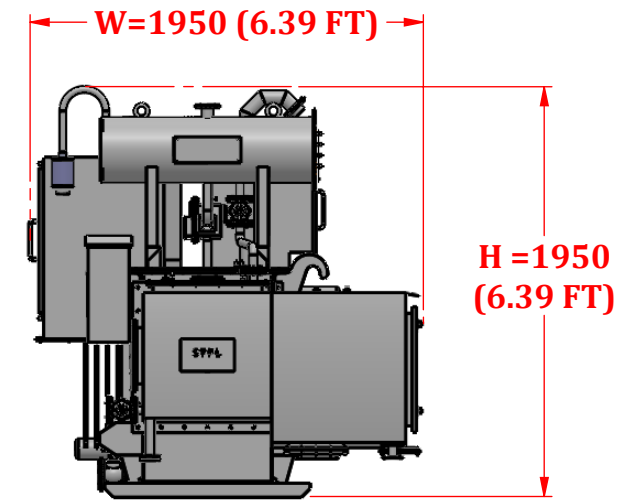

TOP VIEW

ELEVATION VIEW

800 KVA ONLOAD TRANSFORMER	
OVERALL DIMENSION	
LENGTH	3750 (12.30 FT)
WIDTH	1950 (6.39 FT)
HEIGHT	1950 (6.39 FT)

FRONT VIEW

R.H.SIDE VIEW