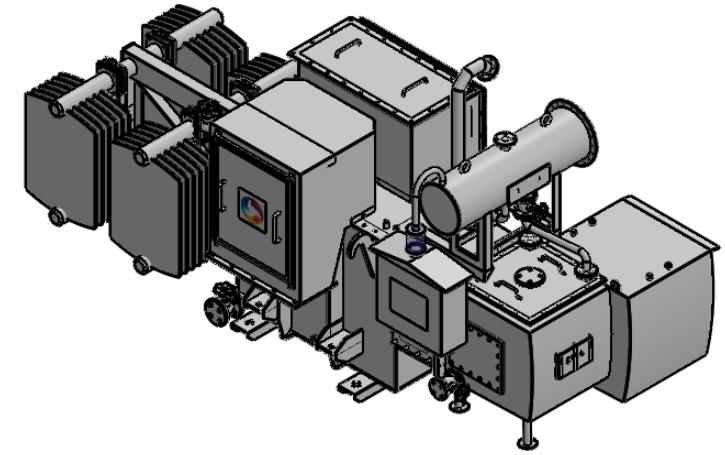

TOP VIEW

ELEVATION VIEW

800 KVA ONLOAD TRANSFORMER	
OVERALL DIMENSION	
LENGTH	3750 (12.30 FT)
WIDTH	1950 (6.39 FT)
HEIGHT	1950 (6.39 FT)

FRONT VIEW

R.H.SIDE VIEW