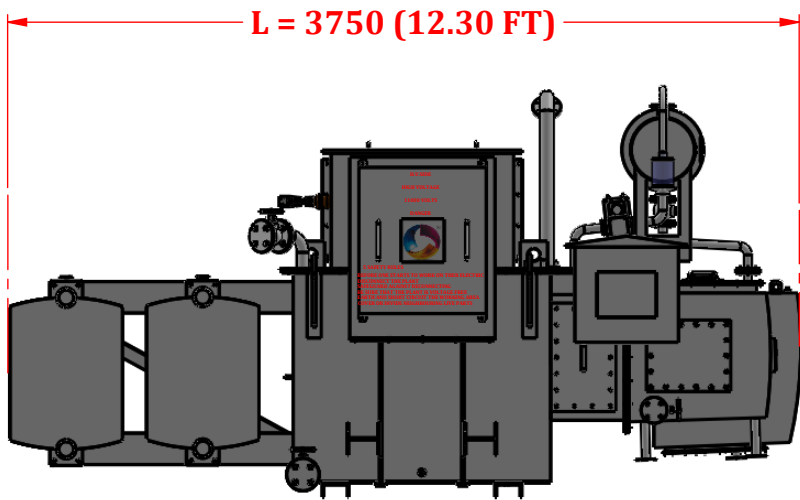

TOP VIEW

ELEVATION VIEW

800 KVA ONLOAD TRANSFORMER	
OVERALL DIMENSION	
LENGTH	3750 (12.30 FT)
WIDTH	1950 (6.39 FT)
HEIGHT	1950 (6.39 FT)

FRONT VIEW

R.H.SIDE VIEW